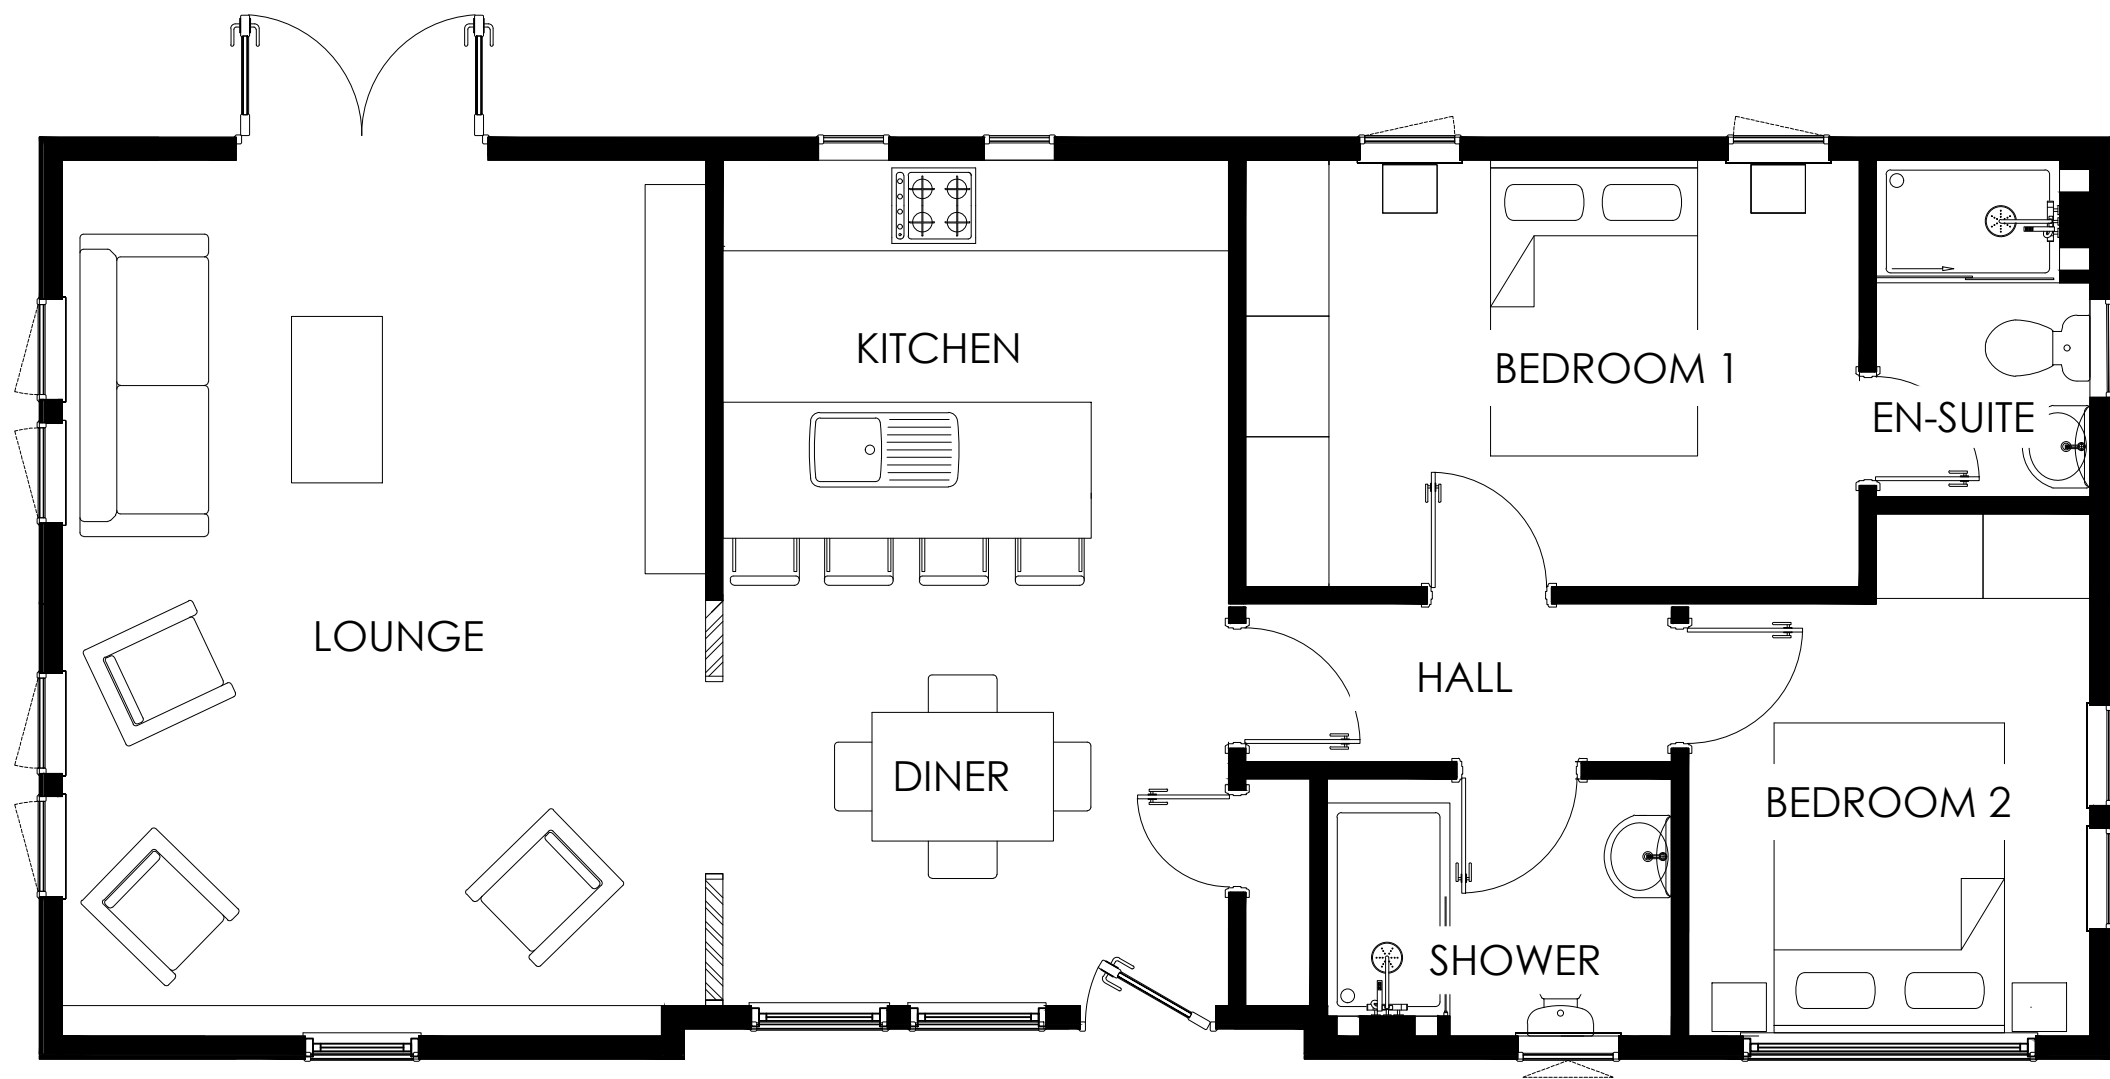

FRONT ELEVATION

END ELEVATION (LOUNGE)

REAR ELEVATION

END ELEVATION (BEDROOM)

OVERSTONE

12.192 x 6.096m
40' x 20'

LOUNGE	3.14 x 5.79m
KITCHEN	3.34 x 2.89m
DINER	3.34 x 2.69m
BEDROOM 1	3.80 x 2.85m
ENSUITE	1.24 x 2.28m
BEDROOM 2	2.44 x 2.81m
SHOWER	2.07 x 1.70m
HALL	2.61 x 1.00m

PLEASE BE ADVISED SIZES SHOWN ON DRAWING ARE GUIDELINES ONLY

FRONT ELEVATION

END ELEVATION (LOUNGE)

REAR ELEVATION

END ELEVATION (BEDROOM)

OVERSTONE

12.802 x 6.096m
42' x 20'

LOUNGE	3.34 x 5.79m
KITCHEN	3.34 x 2.89m
DINER	3.88 x 2.89m
BEDROOM 1	4.85 x 2.67m
ENSUITE	1.41 x 2.27m
BEDROOM 2	2.63 x 3.37m
SHOWER	2.28 x 1.70m
HALL	2.27 x 0.90m

PLEASE BE ADVISED SIZES SHOWN ON DRAWING ARE GUIDELINES ONLY

FRONT ELEVATION

END ELEVATION (LOUNGE)

REAR ELEVATION

END ELEVATION (BEDROOM)

OVERSTONE

13.716 x 6.096m
45' x 20'

LOUNGE	4.25 x 5.79m
KITCHEN	3.35 x 2.89m
DINER	3.35 x 2.89m
BEDROOM 1	4.06 x 2.67m
ENSUITE	1.41 x 2.24m
BEDROOM 2	2.65 x 3.37m
SHOWER	2.27 x 1.70m
HALL	2.81 x 0.90m

PLEASE BE ADVISED SIZES SHOWN ON DRAWING ARE GUIDELINES ONLY