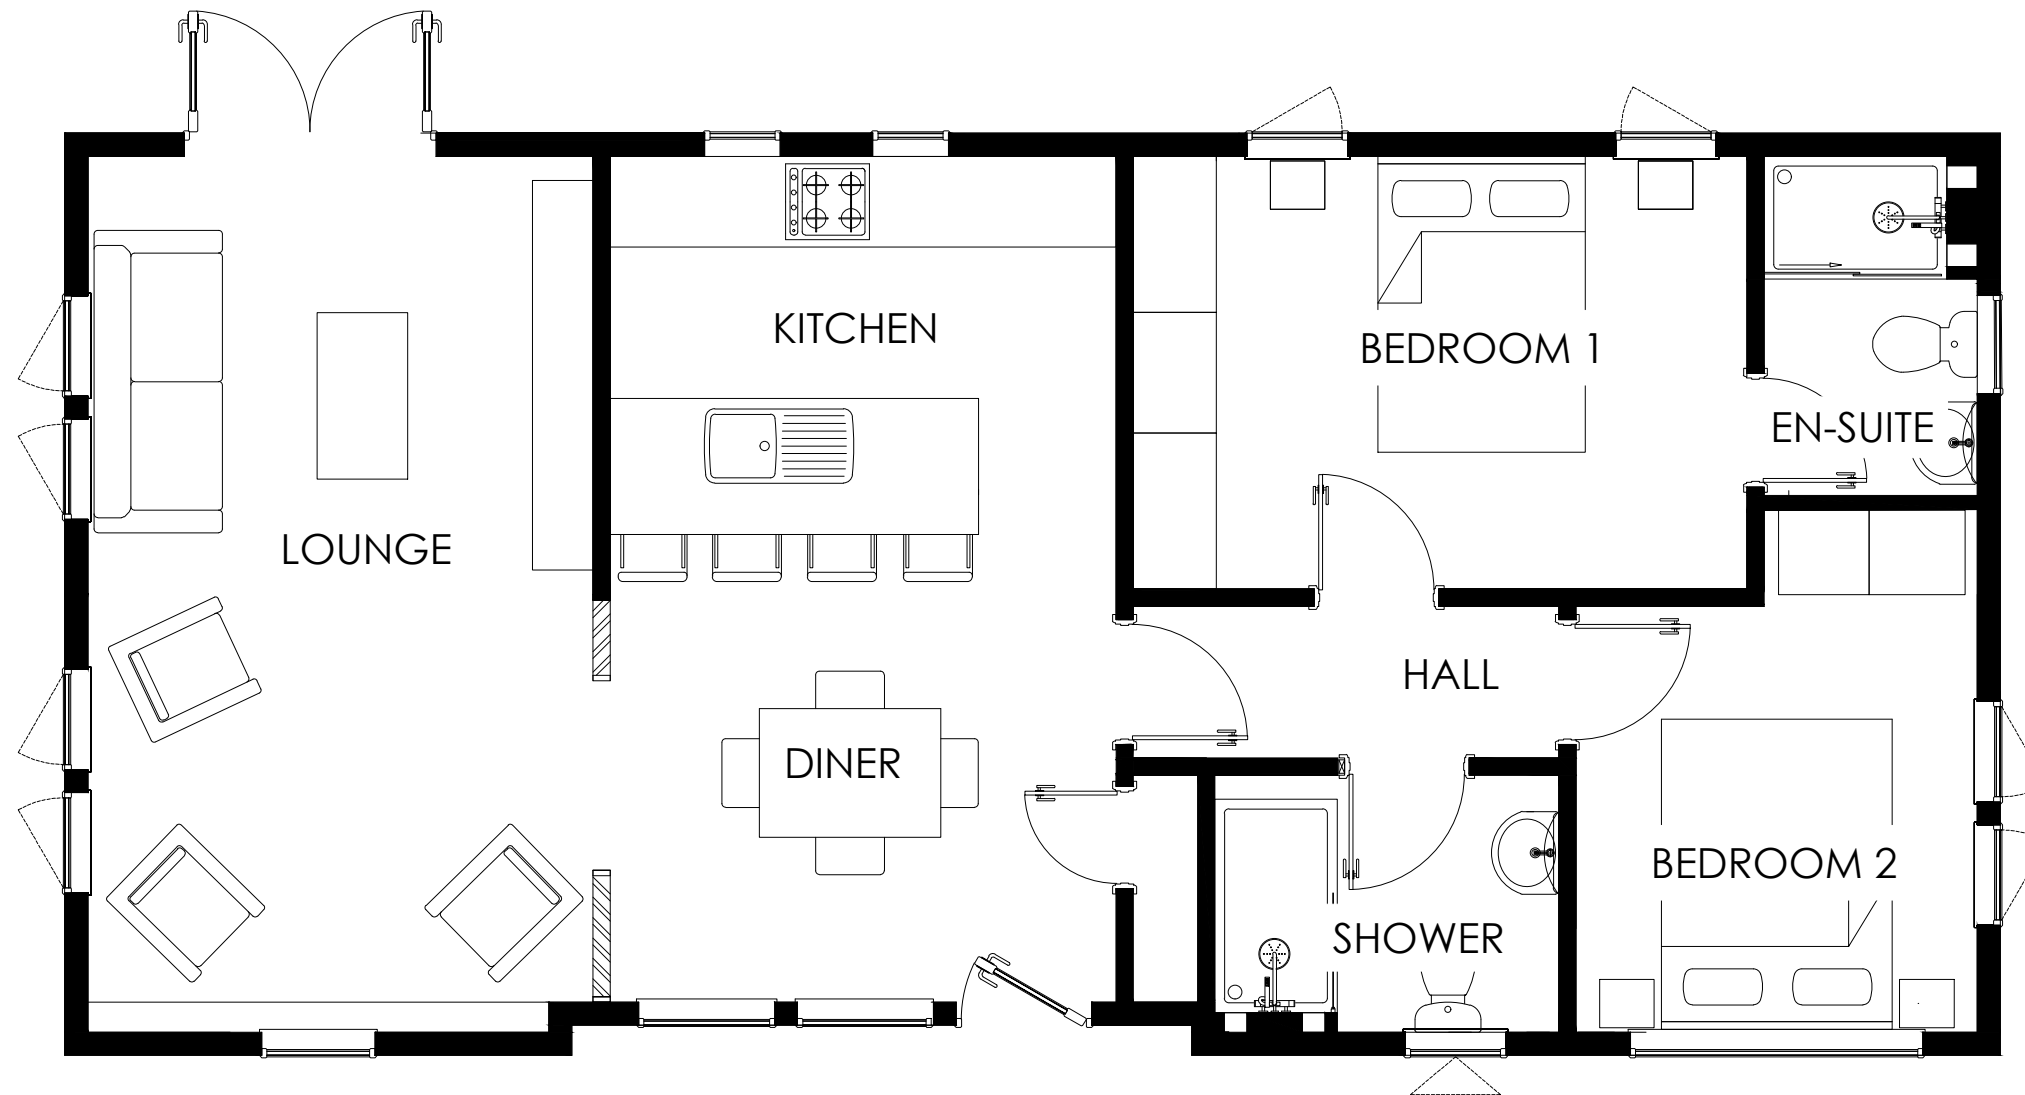

FRONT ELEVATION

END ELEVATION (LOUNGE)

REAR ELEVATION

END ELEVATION (BEDROOM)

OVERSTONE

12.192 x 6.096m
40' x 20'

LOUNGE	3.14 x 5.79m
KITCHEN	3.34 x 2.89m
DINER	3.34 x 2.69m
BEDROOM 1	3.80 x 2.85m
ENSUITE	1.24 x 2.28m
BEDROOM 2	2.44 x 2.81m
SHOWER	2.07 x 1.70m
HALL	2.61 x 1.00m

PLEASE BE ADVISED SIZES SHOWN ON DRAWING ARE GUIDELINES ONLY

FRONT ELEVATION

END ELEVATION (LOUNGE)

REAR ELEVATION

END ELEVATION (BEDROOM)

OVERSTONE

12.802 x 6.096m
42' x 20'

LOUNGE	3.34 x 5.79m
KITCHEN	3.34 x 2.89m
DINER	3.88 x 2.89m
BEDROOM 1	4.85 x 2.67m
ENSUITE	1.41 x 2.27m
BEDROOM 2	2.63 x 3.37m
SHOWER	2.28 x 1.70m
HALL	2.27 x 0.90m

PLEASE BE ADVISED SIZES SHOWN ON DRAWING ARE GUIDELINES ONLY

FRONT ELEVATION

END ELEVATION (LOUNGE)

REAR ELEVATION

END ELEVATION (BEDROOM)

OVERSTONE

13.716 x 6.096m
45' x 20'

LOUNGE	4.25 x 5.79m
KITCHEN	3.35 x 2.89m
DINER	3.35 x 2.89m
BEDROOM 1	4.06 x 2.67m
ENSUITE	1.41 x 2.24m
BEDROOM 2	2.65 x 3.37m
SHOWER	2.27 x 1.70m
HALL	2.81 x 0.90m