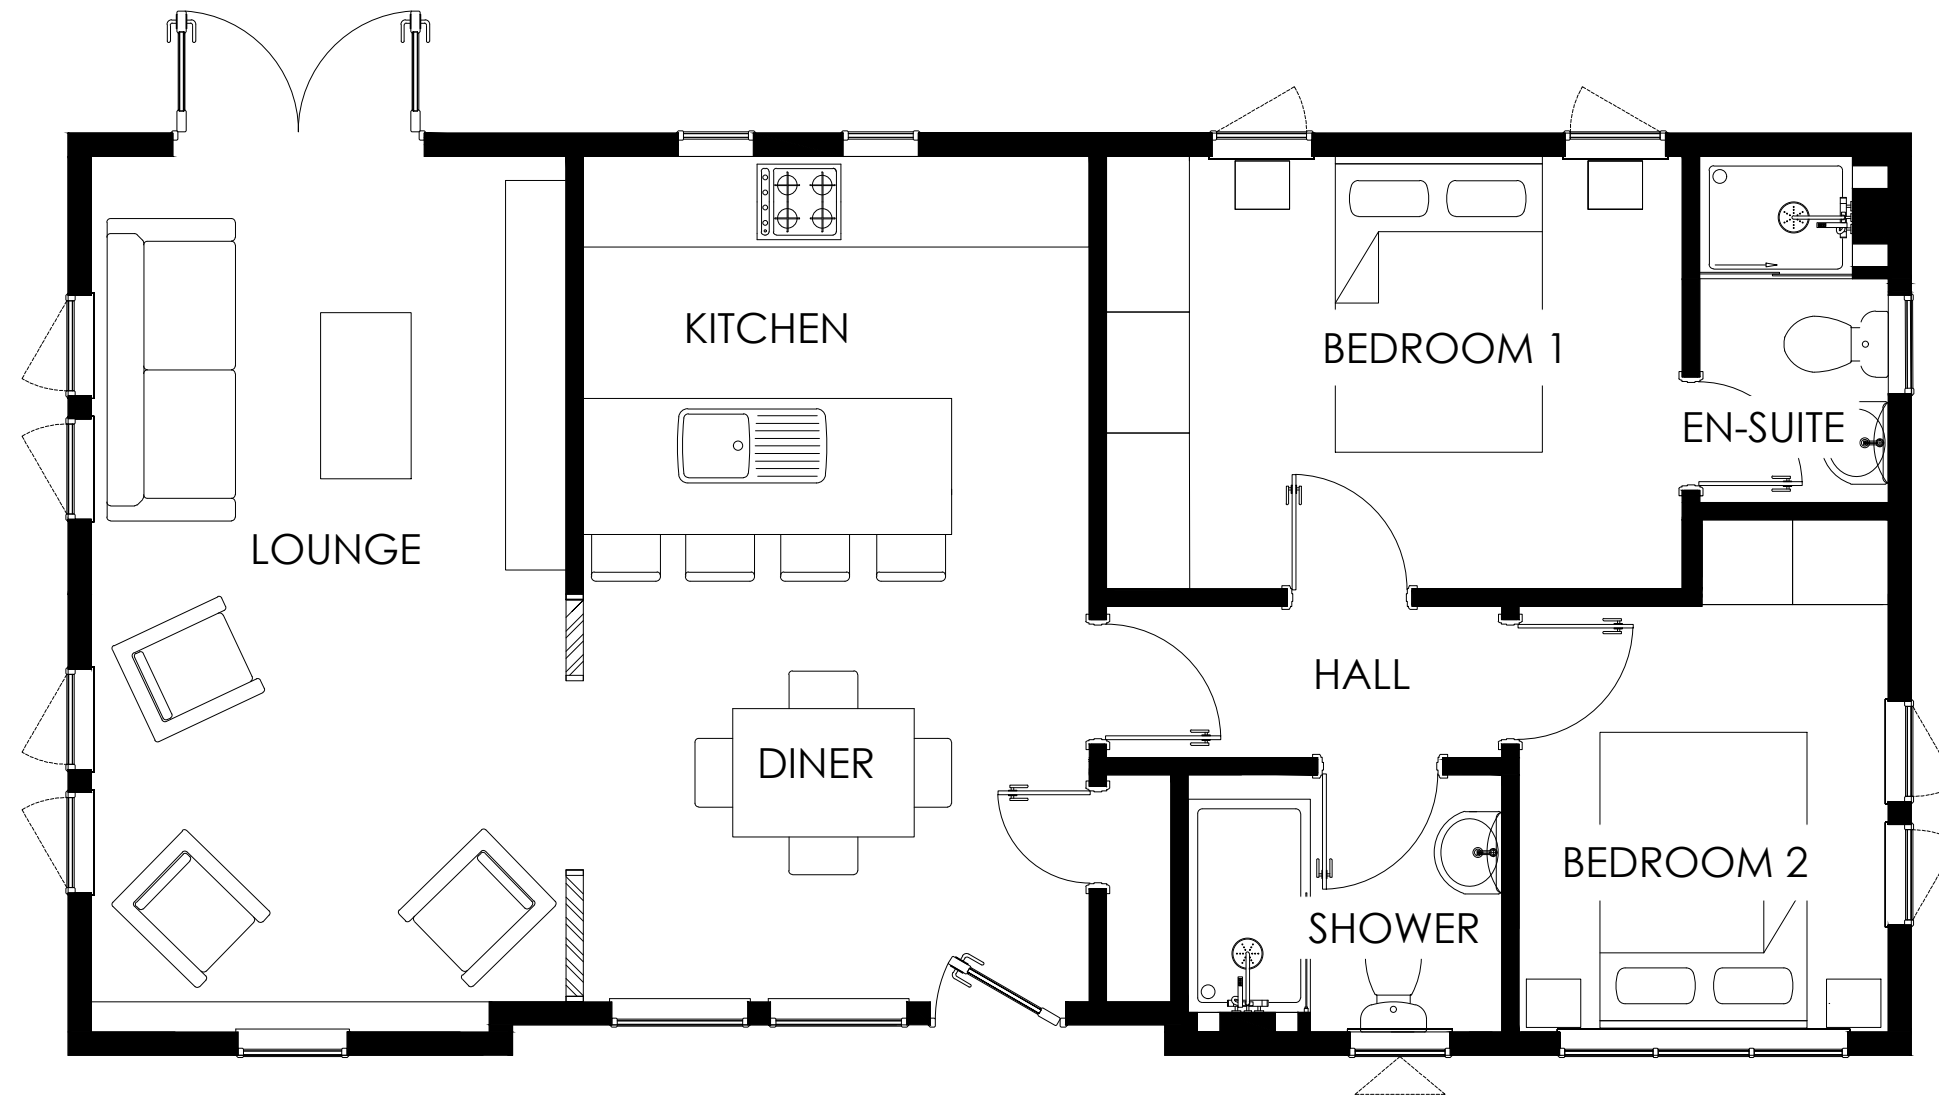

FRONT ELEVATION

END ELEVATION (LOUNGE)

REAR ELEVATION

END ELEVATION (BEDROOM)

OVERSTONE

12.192 x 6.096m
40' x 20'

LOUNGE	3.14 x 5.79m
KITCHEN	3.34 x 2.89m
DINER	3.34 x 2.69m
BEDROOM 1	3.80 x 2.85m
ENSUITE	1.24 x 2.28m
BEDROOM 2	2.44 x 2.81m
SHOWER	2.07 x 1.70m
HALL	2.61 x 1.00m

PLEASE BE ADVISED SIZES SHOWN ON DRAWING ARE GUIDELINES ONLY

FRONT ELEVATION

END ELEVATION (LOUNGE)

REAR ELEVATION

END ELEVATION (BEDROOM)

OVERSTONE

12.802 x 6.096m
42' x 20'

LOUNGE	3.34 x 5.79m
KITCHEN	3.34 x 2.89m
DINER	3.88 x 2.89m
BEDROOM 1	4.85 x 2.67m
ENSUITE	1.41 x 2.27m
BEDROOM 2	2.63 x 3.37m
SHOWER	2.28 x 1.70m
HALL	2.27 x 0.90m

PLEASE BE ADVISED SIZES SHOWN ON DRAWING ARE GUIDELINES ONLY

FRONT ELEVATION

END ELEVATION (LOUNGE)

REAR ELEVATION

END ELEVATION (BEDROOM)

OVERSTONE

13.716 x 6.096m
45' x 20'

LOUNGE	4.25 x 5.79m
KITCHEN	3.35 x 2.89m
DINER	3.35 x 2.89m
BEDROOM 1	4.06 x 2.67m
ENSUITE	1.41 x 2.24m
BEDROOM 2	2.65 x 3.37m
SHOWER	2.27 x 1.70m
HALL	2.81 x 0.90m