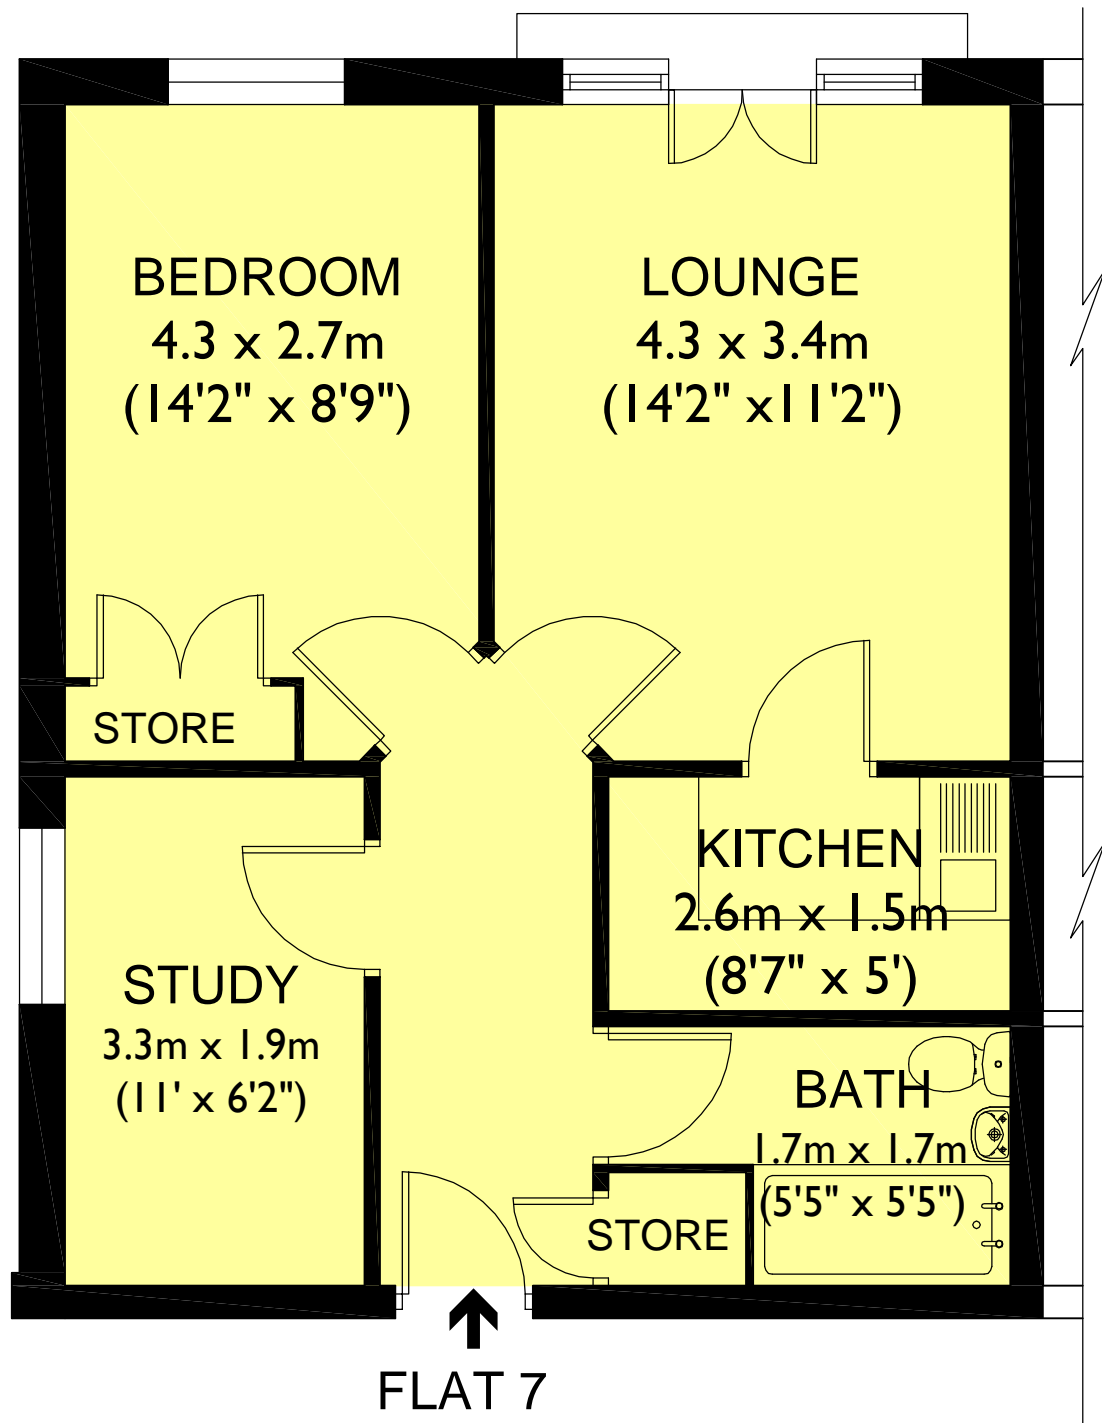

Flat No. 7

Bushey House Beaumont

Bushey

London WD23 1QN

Notes: The floor plans are provided to give an indication of the layout of the property. Accuracy is not guaranteed and should not be relied on for any purpose. All measurements are approximate. All fixtures and fittings are excluded from the sale unless separately included within the legal "fixtures and fittings" details